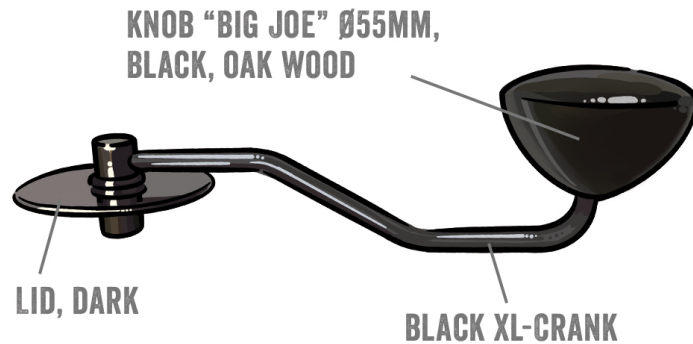

COMANDANTE®

BLACK CRANK

PART NO. 1523

PRODUCT DESCRIPTION:

BLACK CRANK makes grinding with your **COMANDANTE®** even easier and looks super sleek!

The XL-Crank increases leverage, whilst the included "Big Joe" Knob can help relax your hand and lower arm. Smooth grinding!

BLACK CRANK is **100% compatible** with all **COMANDANTE® C40 MK3** and **MK4** grinders and matches every available model thanks to its Black Carbon Nano Coating.

QUICK FACTS:

- Stainless steel + Black Carbon Nano Coating
- Increased leverage & reduced effort
- 100% compatible with **COMANDANTE® C40 MK3** and **MK4**
- Made in Germany
- Weight incl. packaging = 120g
- Dimensions incl. packaging: 270x140x65mm

CONTENTS:

- C40 Black XL-Crank & Lid, Dark
- Knob "Big Joe" Ø55mm, Black, 100% Oak Wood